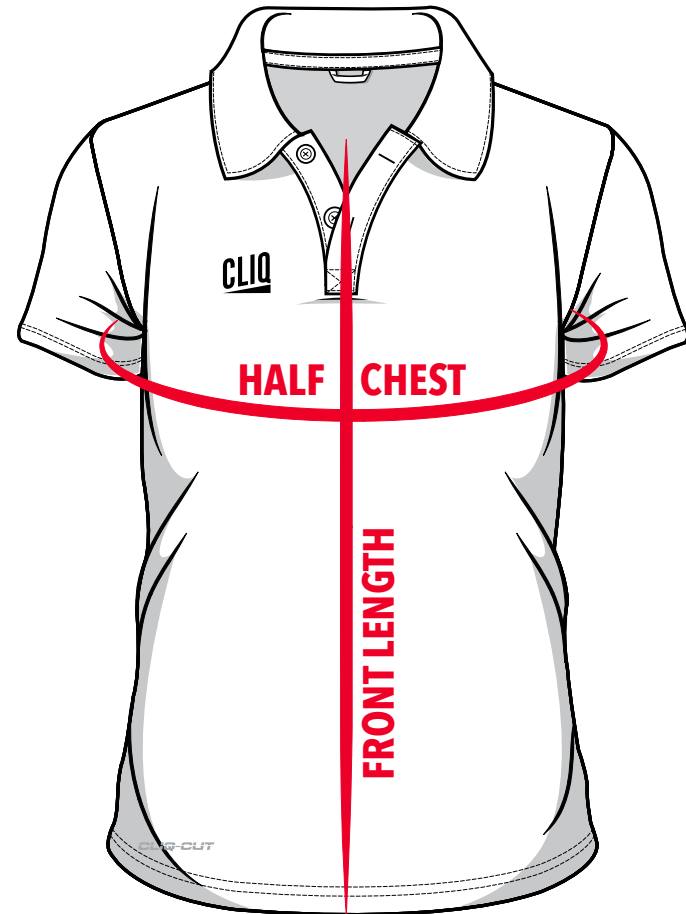

POLO SHIRT

(MENS, WOMENS, YOUTH)

MENS SIZING CHART									
SIZING	XS	S	M	L	XL	XXL	3XL	4XL	5XL
HALF CHEST	47.5	50	52.5	55	57.5	60	62.5	65	67.5
FRONT LENGTH	73.5	75	76.5	78	79.5	81	82.5	84	85.5

WOMENS SIZING CHART									
SIZING	XS	S	M	L	XL	XXL	3XL	4XL	5XL
HALF CHEST	44.5	47	49.5	52	54.5	57	59.5	62	64.5
FRONT LENGTH	73.5	75	76.5	78	79.5	81	82.5	84	86.5

YOUTH SIZING CHART								
SIZING		4	6	8	10	12	14	16
HALF CHEST		32	34	36	38	40	42	44
FRONT LENGTH		40	45	50	55	60	65	70