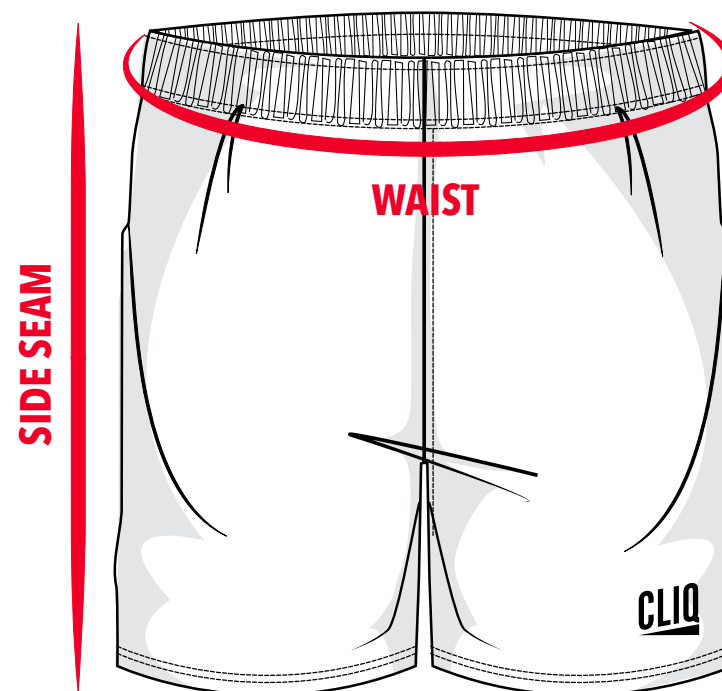

SHORTS

(MENS, WOMENS, YOUTH)

MENS SIZING CHART									
SIZING	XS	S	M	L	XL	XXL	3XL	4XL	5XL
WAIST	29	31.5	34	36.5	39	41.5	44	46.5	49
SIDE SEAM	46	47	48	49	50	51	52	53	54

WOMENS SIZING CHART									
SIZING	XS	S	M	L	XL	XXL	3XL	4XL	5XL
WAIST	29	31.5	34	36.5	39	41.5	44	46.5	49
SIDE SEAM	34	35	36	37	38	39	40	41	42

YOUTH SIZING CHART								
SIZING		4	6	8	10	12	14	16
WAIST		20.5	22	23.5	25	26.5	28	29.5
SIDE SEAM		35.5	37	38.5	40	41.5	43	44.5