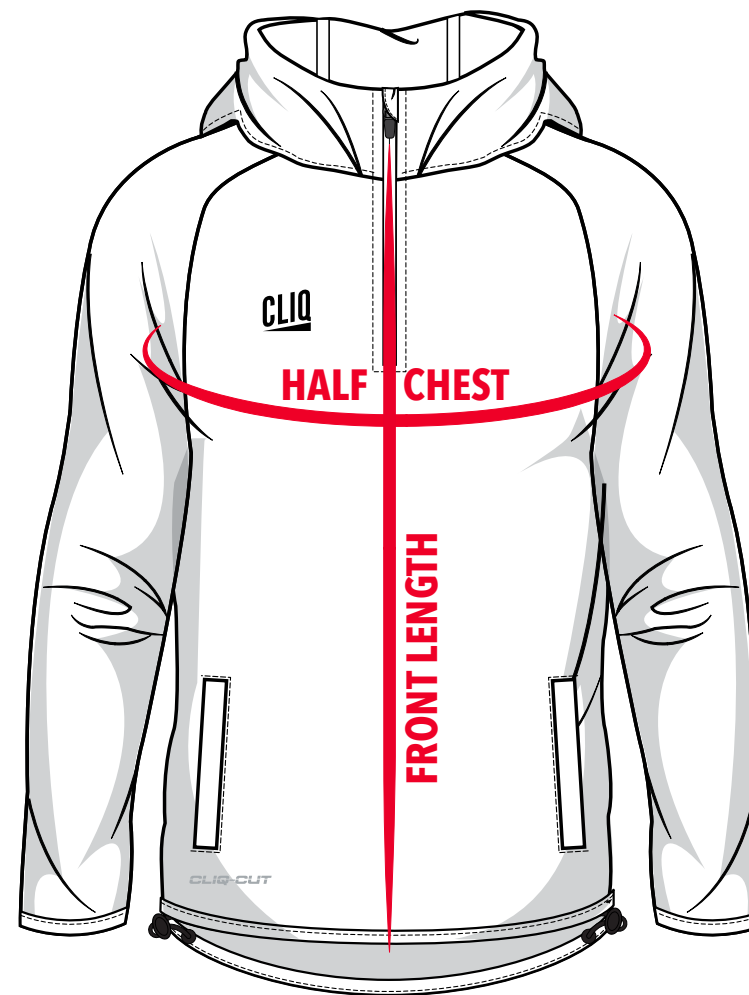

PULL OVER HOODY

(MENS, WOMENS, YOUTH)

MENS SIZING CHART									
SIZING	XS	S	M	L	XL	XXL	3XL	4XL	5XL
HALF CHEST	50.5	53	55.5	58	60.5	63	65.5	68	70.5
FRONT LENGTH	72	73	74	75	76	77	78	79	80

WOMENS SIZING CHART									
SIZING	XS	S	M	L	XL	XXL	3XL	4XL	5XL
HALF CHEST	44	47	50	53	56	59	63	67	71
FRONT LENGTH	62.5	64	65.5	67	68.5	70	71.5	73	74.5

YOUTH SIZING CHART								
SIZING		4	6	8	10	12	14	16
HALF CHEST		39.5	42	44.5	47	49.5	52	54.5
FRONT LENGTH		42	46	50	54	58	62	66

WIND BREAKER (QTR ZIP / FULL ZIP)

(MENS, WOMENS, YOUTH)

MENS SIZING CHART									
SIZING	S	M	L	XL	XXL	3XL	4XL	5XL	
HALF CHEST	55.5	58	60.5	63	65.5	68	70.5	73	
FRONT LENGTH	77	78.5	80	81.5	83	84.5	86	87.5	

WOMENS SIZING CHART									
SIZING	S	M	L	XL	XXL	3XL	4XL	5XL	
HALF CHEST	55	57.5	60	62.5	65	67.5	70	72.5	
FRONT LENGTH	71	72	73	74	75	76	77	78	

YOUTH SIZING CHART									
SIZING	4	6	8	10	12	14	16		
HALF CHEST	39.5	42	44.5	47	49.5	52	54.5		
FRONT LENGTH	42	46	50	54	58	62	66		