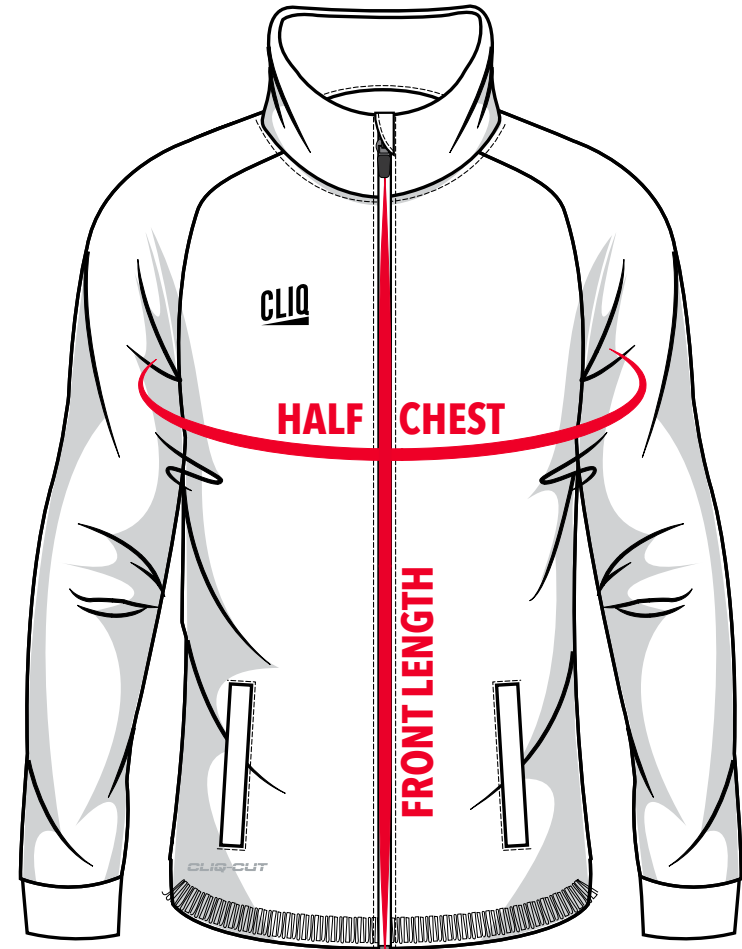

POLO SHIRT

(MENS, WOMENS, YOUTH)

MENS SIZING CHART									
SIZING	XS	S	M	L	XL	XXL	3XL	4XL	5XL
HALF CHEST	47.5	50	52.5	55	57.5	60	62.5	65	67.5
FRONT LENGTH	73.5	75	76.5	78	79.5	81	82.5	84	85.5

WOMENS SIZING CHART									
SIZING	XS	S	M	L	XL	XXL	3XL	4XL	5XL
HALF CHEST	44.5	47	49.5	52	54.5	57	59.5	62	64.5
FRONT LENGTH	73.5	75	76.5	78	79.5	81	82.5	84	86.5

YOUTH SIZING CHART								
SIZING		4	6	8	10	12	14	16
HALF CHEST		32	34	36	38	40	42	44
FRONT LENGTH		40	45	50	55	60	65	70

TRACK JACKET

(MENS, WOMENS, YOUTH)

MENS SIZING CHART									
SIZING	XS	S	M	L	XL	XXL	3XL	4XL	5XL
HALF CHEST	50.5	53	55.5	58	60.5	63	65.5	68	71.5
FRONT LENGTH	72	73	74	75	76	77	78	79	80

WOMENS SIZING CHART									
SIZING	XS	S	M	L	XL	XXL	3XL	4XL	5XL
HALF CHEST	52.5	55	57.5	60	62.5	65	67.5	70	72.5
FRONT LENGTH	70	71	72	73	74	75	76	77	78

YOUTH SIZING CHART								
SIZING		4	6	8	10	12	14	16
HALF CHEST		39.5	42	44.5	47	49.5	52	54.5
FRONT LENGTH		42	46	50	54	58	62	66

PULL OVER HOODY

(MENS, WOMENS, YOUTH)

MENS SIZING CHART									
SIZING	XS	S	M	L	XL	XXL	3XL	4XL	5XL
HALF CHEST	50.5	53	55.5	58	60.5	63	65.5	68	70.5
FRONT LENGTH	72	73	74	75	76	77	78	79	80

WOMENS SIZING CHART									
SIZING	XS	S	M	L	XL	XXL	3XL	4XL	5XL
HALF CHEST	44	47	50	53	56	59	63	67	71
FRONT LENGTH	62.5	64	65.5	67	68.5	70	71.5	73	74.5