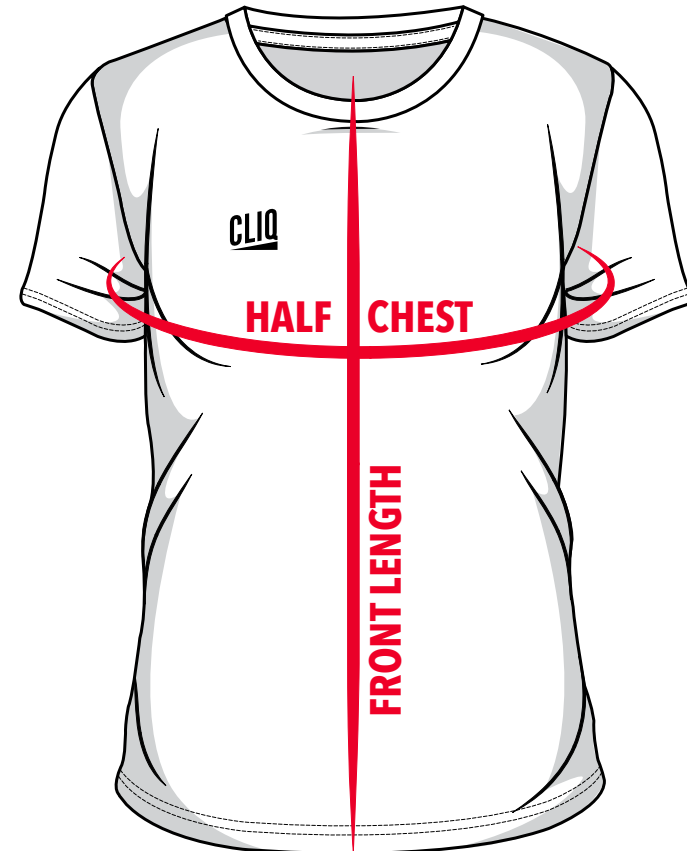

SHORT SLEEVE SET IN JERSEY

(MENS, WOMENS, YOUTH)

MENS SIZING CHART									
SIZING	XS	S	M	L	XL	XXL	3XL	4XL	5XL
HALF CHEST	47.5	50	52.5	55	57.5	60	62.5	65	67.5
FRONT LENGTH	73.5	75	76.5	78	79.5	81	82.5	84	85.5

WOMENS SIZING CHART									
SIZING	XS	S	M	L	XL	XXL	3XL	4XL	5XL
HALF CHEST	42.5	45	47.5	50	52.5	55	57.5	60	62.5
FRONT LENGTH	64	65	66	67	68	69	70	71	72

YOUTH SIZING CHART								
SIZING		4	6	8	10	12	14	16
HALF CHEST		32	34	36	38	40	42	44
FRONT LENGTH		40	45	50	55	60	65	70

SHORT SLEEVE RAGLAN JERSEY

(MENS, WOMENS, YOUTH)

MENS SIZING CHART									
SIZING	XS	S	M	L	XL	XXL	3XL	4XL	5XL
HALF CHEST	47.5	50	52.5	55	57.5	60	62.5	65	67.5
FRONT LENGTH	73.5	75	76.5	78	79.5	81	82.5	84	85.5