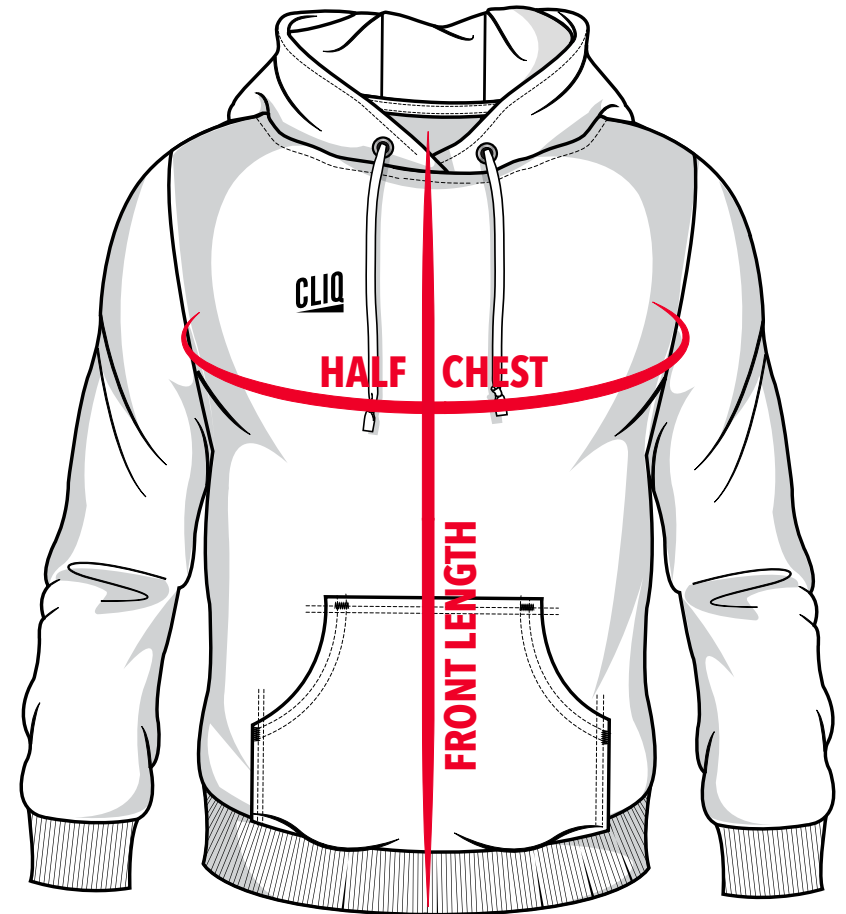

YOUTH SIZING CHART								
SIZING		4	6	8	10	12	14	16
HALF CHEST		32	34	36	38	40	42	44
FRONT LENGTH		40	45	50	55	60	65	70

TRACK JACKET

(MENS, WOMENS, YOUTH)

MENS SIZING CHART									
SIZING	XS	S	M	L	XL	XXL	3XL	4XL	5XL
HALF CHEST	50.5	53	55.5	58	60.5	63	65.5	68	71.5
FRONT LENGTH	72	73	74	75	76	77	78	79	80

WOMENS SIZING CHART									
SIZING	XS	S	M	L	XL	XXL	3XL	4XL	5XL
HALF CHEST	52.5	55	57.5	60	62.5	65	67.5	70	72.5
FRONT LENGTH	70	71	72	73	74	75	76	77	78

YOUTH SIZING CHART								
SIZING		4	6	8	10	12	14	16
HALF CHEST		39.5	42	44.5	47	49.5	52	54.5
FRONT LENGTH		42	46	50	54	58	62	66

PULL OVER HOODY

(MENS, WOMENS, YOUTH)

MENS SIZING CHART									
SIZING	XS	S	M	L	XL	XXL	3XL	4XL	5XL
HALF CHEST	50.5	53	55.5	58	60.5	63	65.5	68	70.5
FRONT LENGTH	72	73	74	75	76	77	78	79	80

WOMENS SIZING CHART									
SIZING	XS	S	M	L	XL	XXL	3XL	4XL	5XL
HALF CHEST	44	47	50	53	56	59	63	67	71
FRONT LENGTH	62.5	64	65.5	67	68.5	70	71.5	73	74.5

YOUTH SIZING CHART								
SIZING		4	6	8	10	12	14	16
HALF CHEST		39.5	42	44.5	47	49.5	52	54.5
FRONT LENGTH		42	46	50	54	58	62	66

WIND BREAKER (QTR ZIP / FULL ZIP)

(MENS, WOMENS, YOUTH)

MENS SIZING CHART									
SIZING	S	M	L	XL	XXL	3XL	4XL	5XL	
HALF CHEST	55.5	58	60.5	63	65.5	68	70.5	73	
FRONT LENGTH	77	78.5	80	81.5	83	84.5	86	87.5	