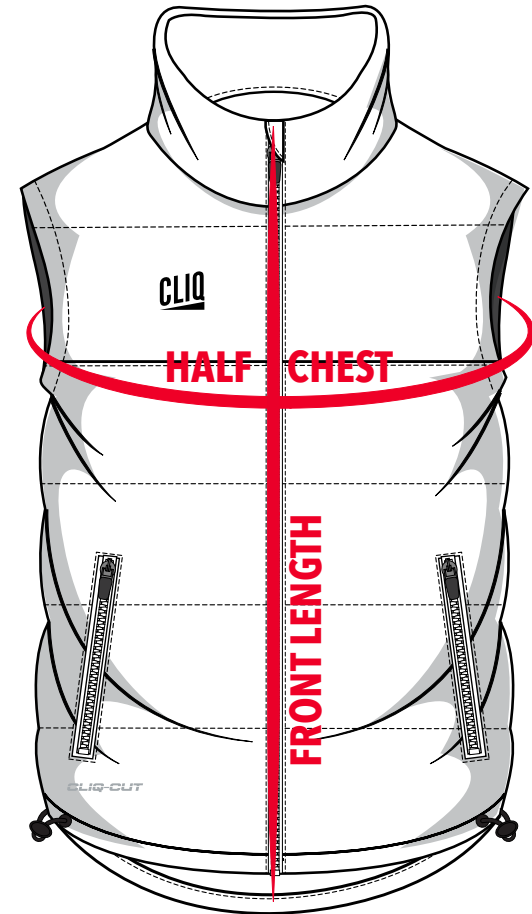

YOUTH SIZING CHART								
SIZING		4	6	8	10	12	14	16
HALF CHEST		39.5	42	44.5	47	49.5	52	54.5
FRONT LENGTH		42	46	50	54	58	62	66

WIND BREAKER (QTR ZIP / FULL ZIP)

(MENS, WOMENS, YOUTH)

MENS SIZING CHART									
SIZING	S	M	L	XL	XXL	3XL	4XL	5XL	
HALF CHEST	55.5	58	60.5	63	65.5	68	70.5	73	
FRONT LENGTH	77	78.5	80	81.5	83	84.5	86	87.5	

WOMENS SIZING CHART									
SIZING	S	M	L	XL	XXL	3XL	4XL	5XL	
HALF CHEST	55	57.5	60	62.5	65	67.5	70	72.5	
FRONT LENGTH	71	72	73	74	75	76	77	78	

YOUTH SIZING CHART									
SIZING	4	6	8	10	12	14	16		
HALF CHEST	39.5	42	44.5	47	49.5	52	54.5		
FRONT LENGTH	42	46	50	54	58	62	66		

PUFFER JACKET

(UNISEX, YOUTH)

		UNISEX SIZING CHART									
SIZING		S	M	L	XL	XXL	3XL	4XL	5XL	6XL	
HALF CHEST		58	60	62	64	66	68	70	72	74	
FRONT LENGTH		60	62	64	66	68	70	72	74	76	

		YOUTH SIZING CHART					
SIZING		8	10	12	14	16	
HALF CHEST		46	48.5	51	53.5	56	
FRONT LENGTH		52	56	60	64	68	