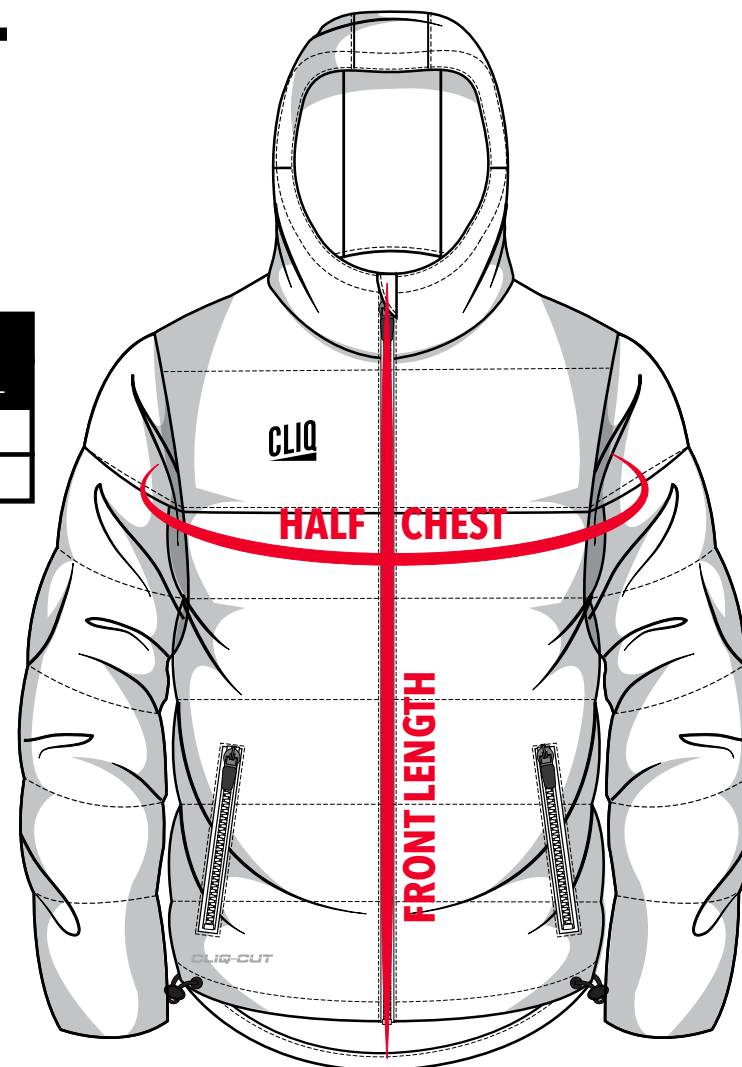

YOUTH SIZING CHART								
SIZING		4	6	8	10	12	14	16
HALF CHEST		39.5	42	44.5	47	49.5	52	54.5
FRONT LENGTH		42	46	50	54	58	62	66

WIND BREAKER (QTR ZIP / FULL ZIP)

(MENS, WOMENS, YOUTH)

MENS SIZING CHART									
SIZING	S	M	L	XL	XXL	3XL	4XL	5XL	
HALF CHEST	55.5	58	60.5	63	65.5	68	70.5	73	
FRONT LENGTH	77	78.5	80	81.5	83	84.5	86	87.5	

WOMENS SIZING CHART									
SIZING	S	M	L	XL	XXL	3XL	4XL	5XL	
HALF CHEST	55	57.5	60	62.5	65	67.5	70	72.5	
FRONT LENGTH	71	72	73	74	75	76	77	78	

YOUTH SIZING CHART									
SIZING	4	6	8	10	12	14	16		
HALF CHEST	39.5	42	44.5	47	49.5	52	54.5		
FRONT LENGTH	42	46	50	54	58	62	66		

PUFFER JACKET

(UNISEX, YOUTH)

		UNISEX SIZING CHART									
SIZING		S	M	L	XL	XXL	3XL	4XL	5XL	6XL	
HALF CHEST		58	60	62	64	66	68	70	72	74	
FRONT LENGTH		60	62	64	66	68	70	72	74	76	

		YOUTH SIZING CHART					
SIZING		8	10	12	14	16	
HALF CHEST		46	48.5	51	53.5	56	
FRONT LENGTH		52	56	60	64	68	