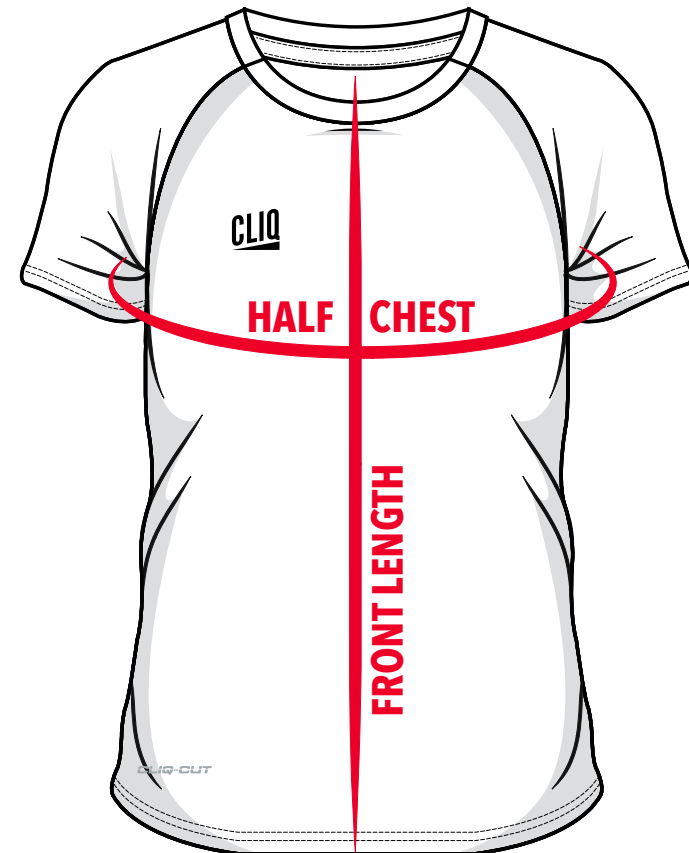

SHORT SLEEVE SET IN JERSEY

(MENS, WOMENS, YOUTH)

MENS SIZING CHART									
SIZING	XS	S	M	L	XL	XXL	3XL	4XL	5XL
HALF CHEST	47.5	50	52.5	55	57.5	60	62.5	65	67.5
FRONT LENGTH	73.5	75	76.5	78	79.5	81	82.5	84	85.5

WOMENS SIZING CHART									
SIZING	XS	S	M	L	XL	XXL	3XL	4XL	5XL
HALF CHEST	42.5	45	47.5	50	52.5	55	57.5	60	62.5
FRONT LENGTH	64	65	66	67	68	69	70	71	72

YOUTH SIZING CHART								
SIZING		4	6	8	10	12	14	16
HALF CHEST		32	34	36	38	40	42	44
FRONT LENGTH		40	45	50	55	60	65	70

SHORT SLEEVE RAGLAN JERSEY

(MENS, WOMENS, YOUTH)

MENS SIZING CHART									
SIZING	XS	S	M	L	XL	XXL	3XL	4XL	5XL
HALF CHEST	47.5	50	52.5	55	57.5	60	62.5	65	67.5
FRONT LENGTH	73.5	75	76.5	78	79.5	81	82.5	84	85.5